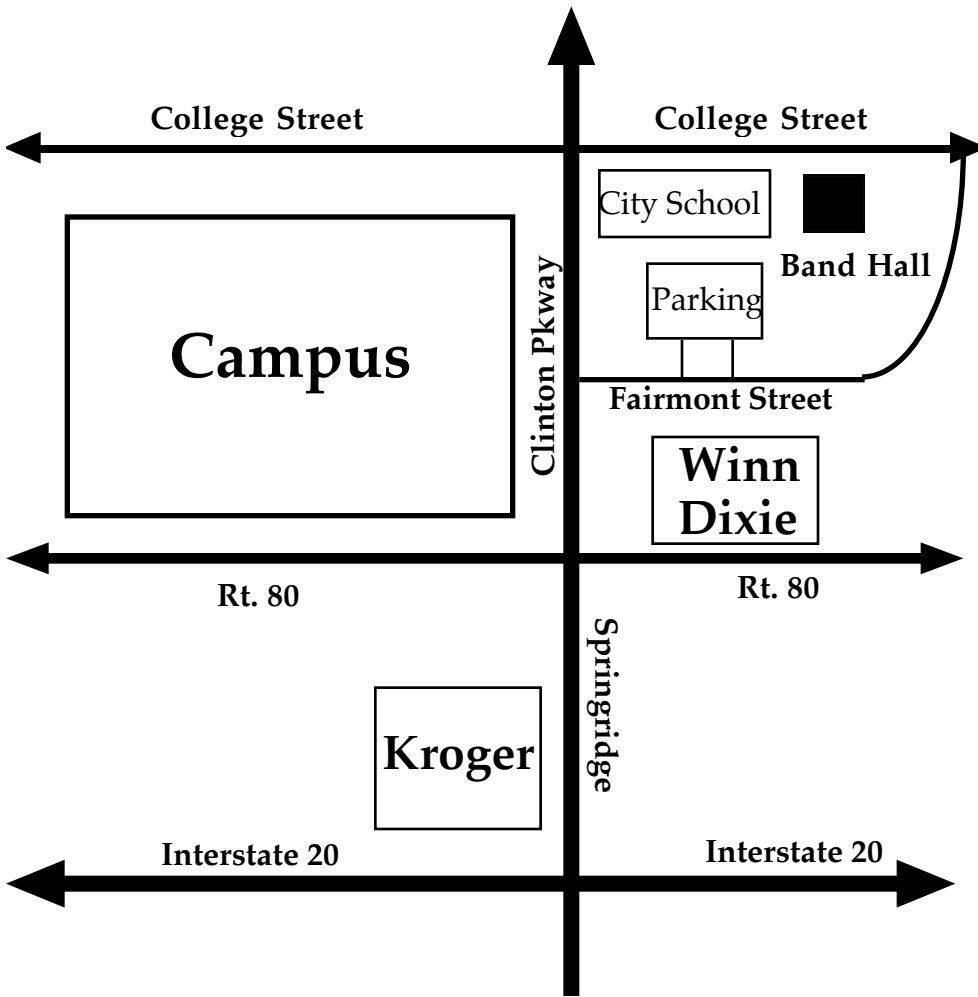

*Directions to MC Band Hall
(925-3439)*

Directions to Band Hall: Off I-20, North on Springridge Road, across Highway 80 (becomes Clinton Parkway), first right onto Fairmont (behind new Winn Dixie), second left into MC Band Hall parking lot (Old Junior High Complex). The Band Hall is in the far back right of the complex (you cannot see it from the parking lot). Walk that way until you see a "Band Hall" sign on the building.